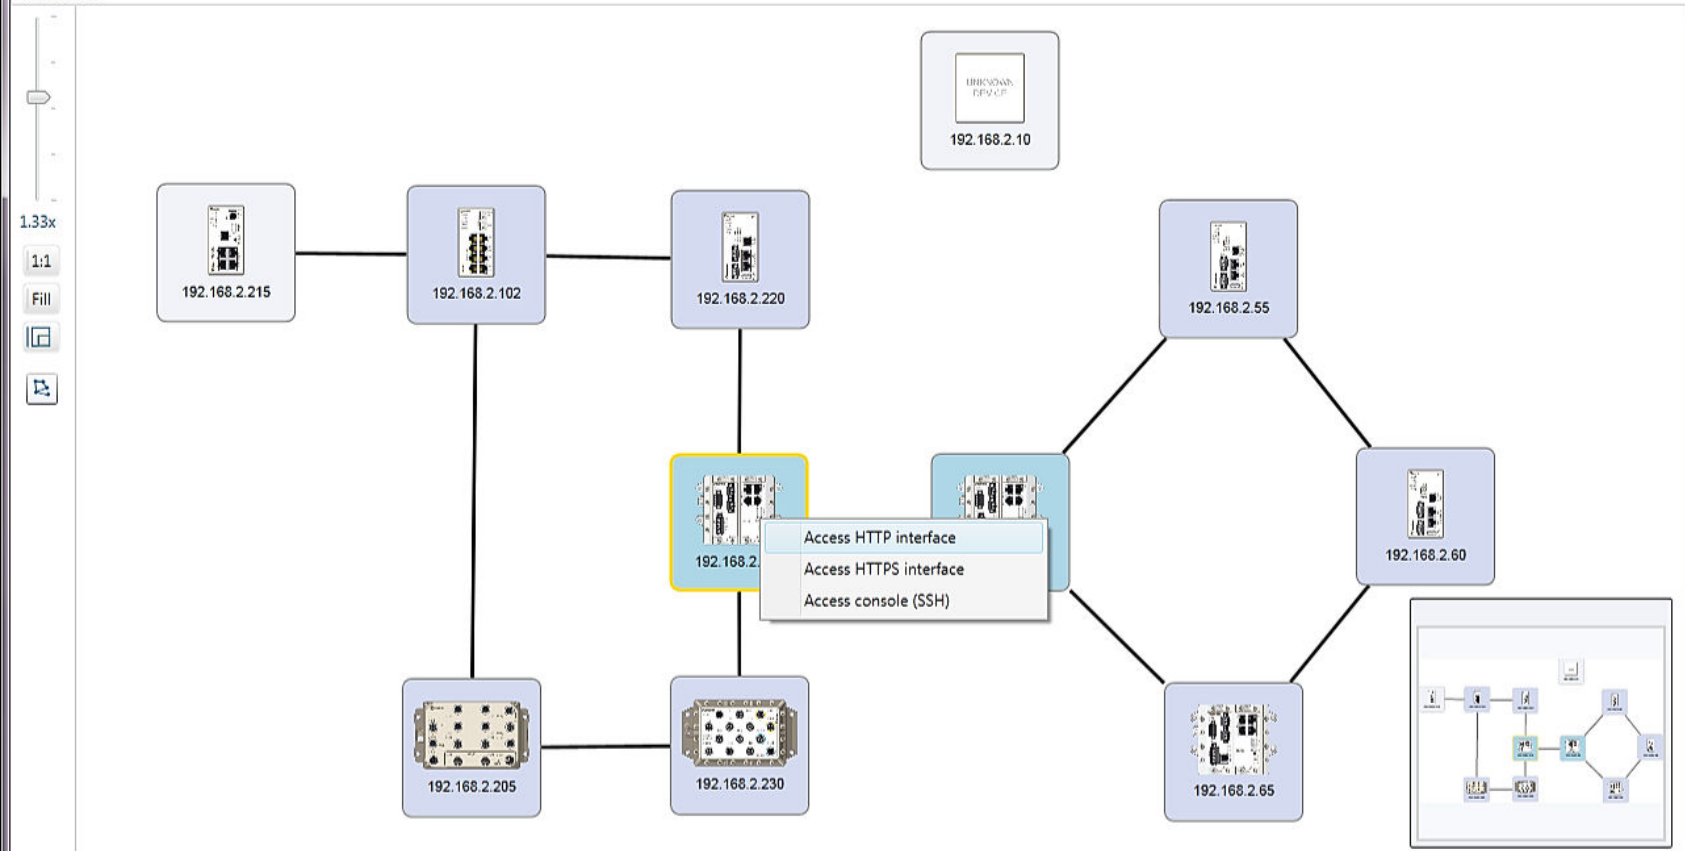

Ping Scan  -

Status: Idle

Selected Device: **192.168.2.210 wolverine**

Basic Setup | Firmware Upgrade | Backup Configuration

Properties | Configuration Files

Hostname	wolverine
Location	Mob_Rack
IP Address	192.168.2.210 (255.255.255.0)
Default Gateway	192.168.2.10
MAC	00:07:7c:84:d9:24
Family	Wolverine
Model	DDW-225
Firmware	4.14.2 (Backup: 4.14.2)
Serial Number	1353
Available Memory	28748
Load Average	0.04 [1 min], 0.08 [5 min], 0.08 [15 min]
FRNT	Focal Point
Temperature	37 °C
Uptime	5 hours, 14m 29s
Last Backup	2014-05-27 14:36:53

IP Address	Netmask	MAC	Family	Model	Firmware	Backup FW	S/N	Hostname	Location	Status
192.168.2.10		c8:be:19:d3:c2:e0	Lynx	L110	4.14.2	4.14.2	6149	lynx	Mob_Rack	Backup complete
192.168.2.102	255.255.255.0	00:07:7c:04:77:00	Lynx	L110	4.14.2	4.14.2	6149	lynx	Mob_Rack	Backup complete
192.168.2.205	255.255.255.0	00:07:7c:04:09:00	Viper	V-212-T3G	4.14.2	4.14.2	1581	viper	Mob_Rack	Backup complete
192.168.2.210	255.255.255.0	00:07:7c:84:d9:24	Wolverine	DDW-225	4.14.2	4.14.2	1353	wolverine	Mob_Rack	Backup complete
192.168.2.215	255.255.255.0	00:07:7c:00:02:00	Falcon	FDV-206-1D1S	4.14.2	4.14.2	0	falcon	Mob_Rack	Backup complete
192.168.2.220	255.255.255.0	00:07:7c:10:87:c0	Wolverine	DDW-142	4.14.2	4.14.2	4324	lynx	Mob_Rack	Backup complete
192.168.2.230	255.255.255.0	00:07:7c:07:3f:c0	RedFox	RFR-212-FB	4.14.2	4.14.2	1078	redfox	Mob_Rack	Backup complete
192.168.2.50	255.255.255.0	00:07:7c:09:10:a0	Wolverine	DDW-226	4.13.4	4.13.4	6085	wolverine4	SS_Lab	Backup complete
192.168.2.55	255.255.255.0	00:07:7c:03:d4:20	Wolverine	DDW-142	4.13.4	4.13.4	1069	wolverine2	SS_Lab	Backup complete
192.168.2.60	255.255.255.0	00:07:7c:03:d2:e0	Wolverine	DDW-142	4.13.4	4.13.4	1059	wolverine1	SS_Lab	Backup complete
192.168.2.65	255.255.255.0	00:07:7c:09:10:c0	Wolverine	DDW-226	4.13.4	4.13.4	6086	wolverine3	SS_Lab	Backup complete